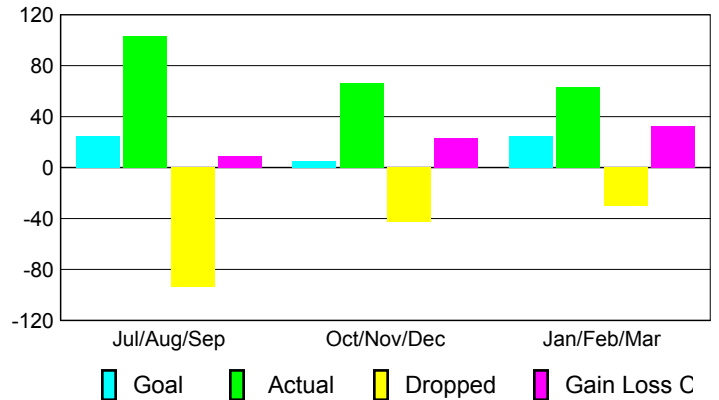

Membership Results 2009-2010

Goal, New, Dropped, Gain/Loss