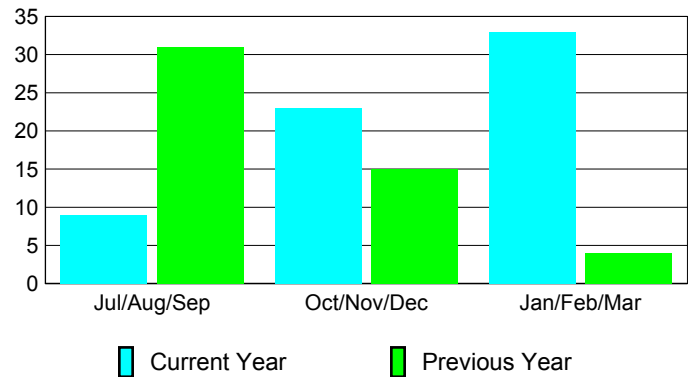

Membership Results
2009-2010

Membership
2008-2009

Month	Net Memb Goal	Actual New Memb	Actual Dropped Memb	Gain/Loss of Memb	Gain/Loss of Memb
Jul/Aug/Sep	25	103	-94	9	31
Oct/Nov/Dec	5	66	-43	23	15
Jan/Feb/Mar	25	63	-30	33	4
Totals	55	232	-167	65	50

Membership Results 2009-2010

Goal, New, Dropped, Gain/Loss

Comparison of Membership Gain/Loss

Current Year Compared to the Previous Year

Gender Comparison 2009-2010