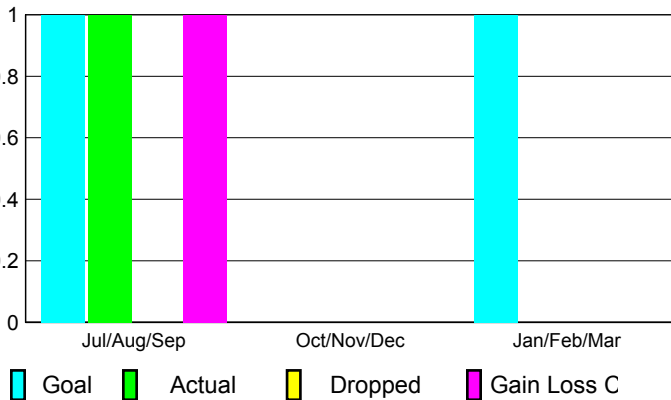

2009-2010 GMT Quarterly Report for District (or Undistricted) **District 50**

GMT: **DANA M BIGGS**

Location: **HAWAII**

GMT CA: **1**

CLUBS

Club Results
2009-2010

Clubs
2008-2009

Month	New Club Goal	Actual New Clubs	Actual Dropped Clubs	Gain/Loss of Clubs	Gain/Loss of Clubs
Jul/Aug/Sep	1	1	0	1	0
Oct/Nov/Dec	0	0	0	0	0
Jan/Feb/Mar	1	0	0	0	0
Totals	2	1	0	1	0

Club Results 2009-2010

Goal, New, Dropped, Gain/Loss

Comparison of Club Gain/Loss

Current Year Compared to the Previous Year

YTD Status Quo Clubs 2009-2010

Status Quo Clubs Compared to Status Quo Members

MEMBERSHIP